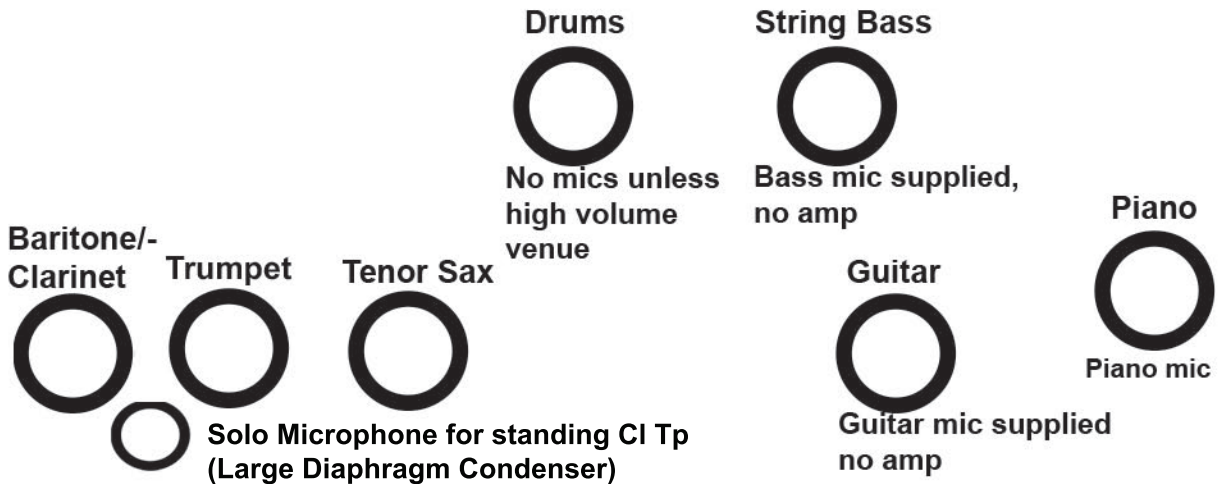

THE BIG FIVE

- Vocal mic supplied by band ("Ear Trumpet" large-diaphragm condenser)
- Chairs (armless) needed for guitar, baritone, trumpet, tenor, piano (no high bar stools)
- If Horn Mics are not available please get in contact
- **PLEASE** no mic reverb

STAGE PLOT

- Clarinet/-Baritone: Sennheiser MD441 or EV RE-20

- Tenor: Sennheiser MD441 or EV RE-20

- Trumpet: Sennheiser MD441 or EV RE-20

Stage Front