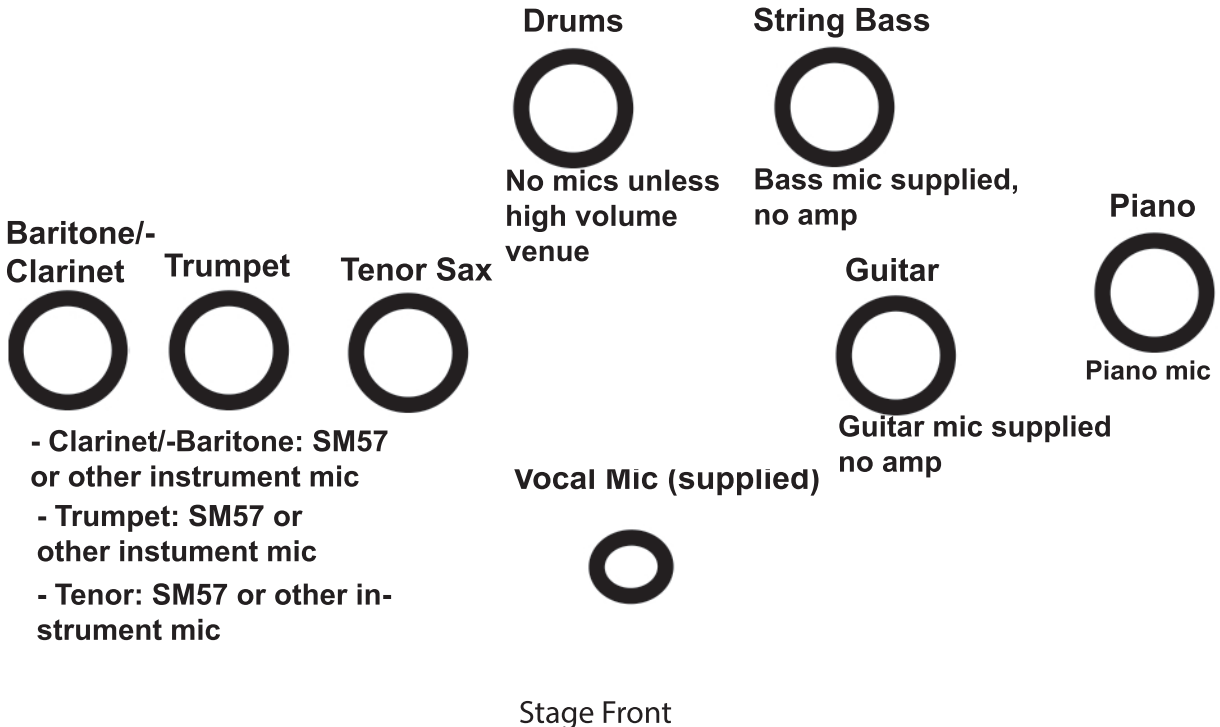

THE BIG FIVE

- Vocal mic supplied by band ("Ear Trumpet" large-diaphragm condenser)
- Chairs (armless) needed for guitar, baritone, trumpet, tenor, piano (no high bar stools)
- **PLEASE** no mic reverb

STAGE PLOT

Baritone/-
Clarinet

Trumpet

Tenor Sax

Drums

String Bass

No mics unless
high volume
venue

Bass mic supplied,
no amp

Stage Front